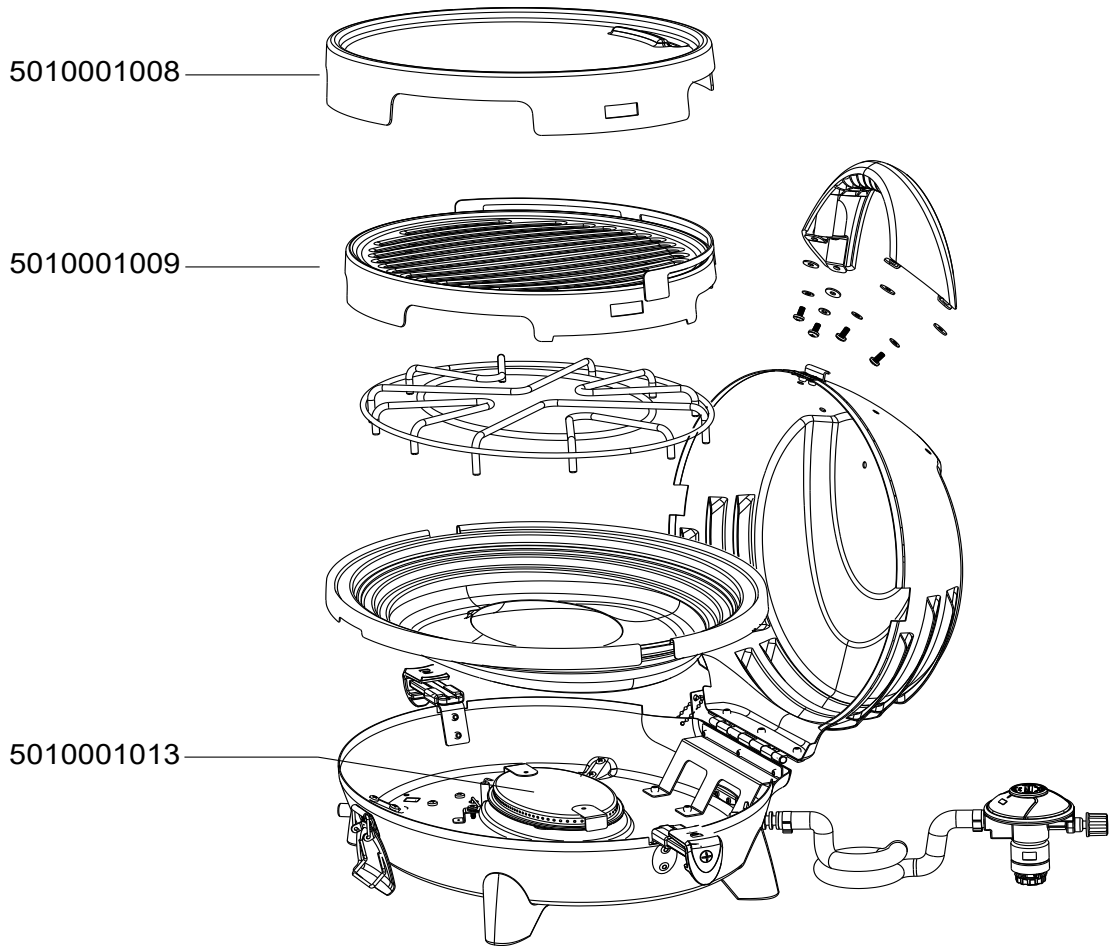

**STOVES / RECHAUDS :
ALL IN ONE - CV
GRILL 3 EN 1 - CV**

SPARE PARTS REF.	EN DESCRIPTIONS	FR DESCRIPTIONS
5010001008	COOKING GRIDDLE	PLAQUE DE CUISSON
5010001009	GRILL PLATE	PLAQUE GRILL
5010001013	BURNER	BRULEUR